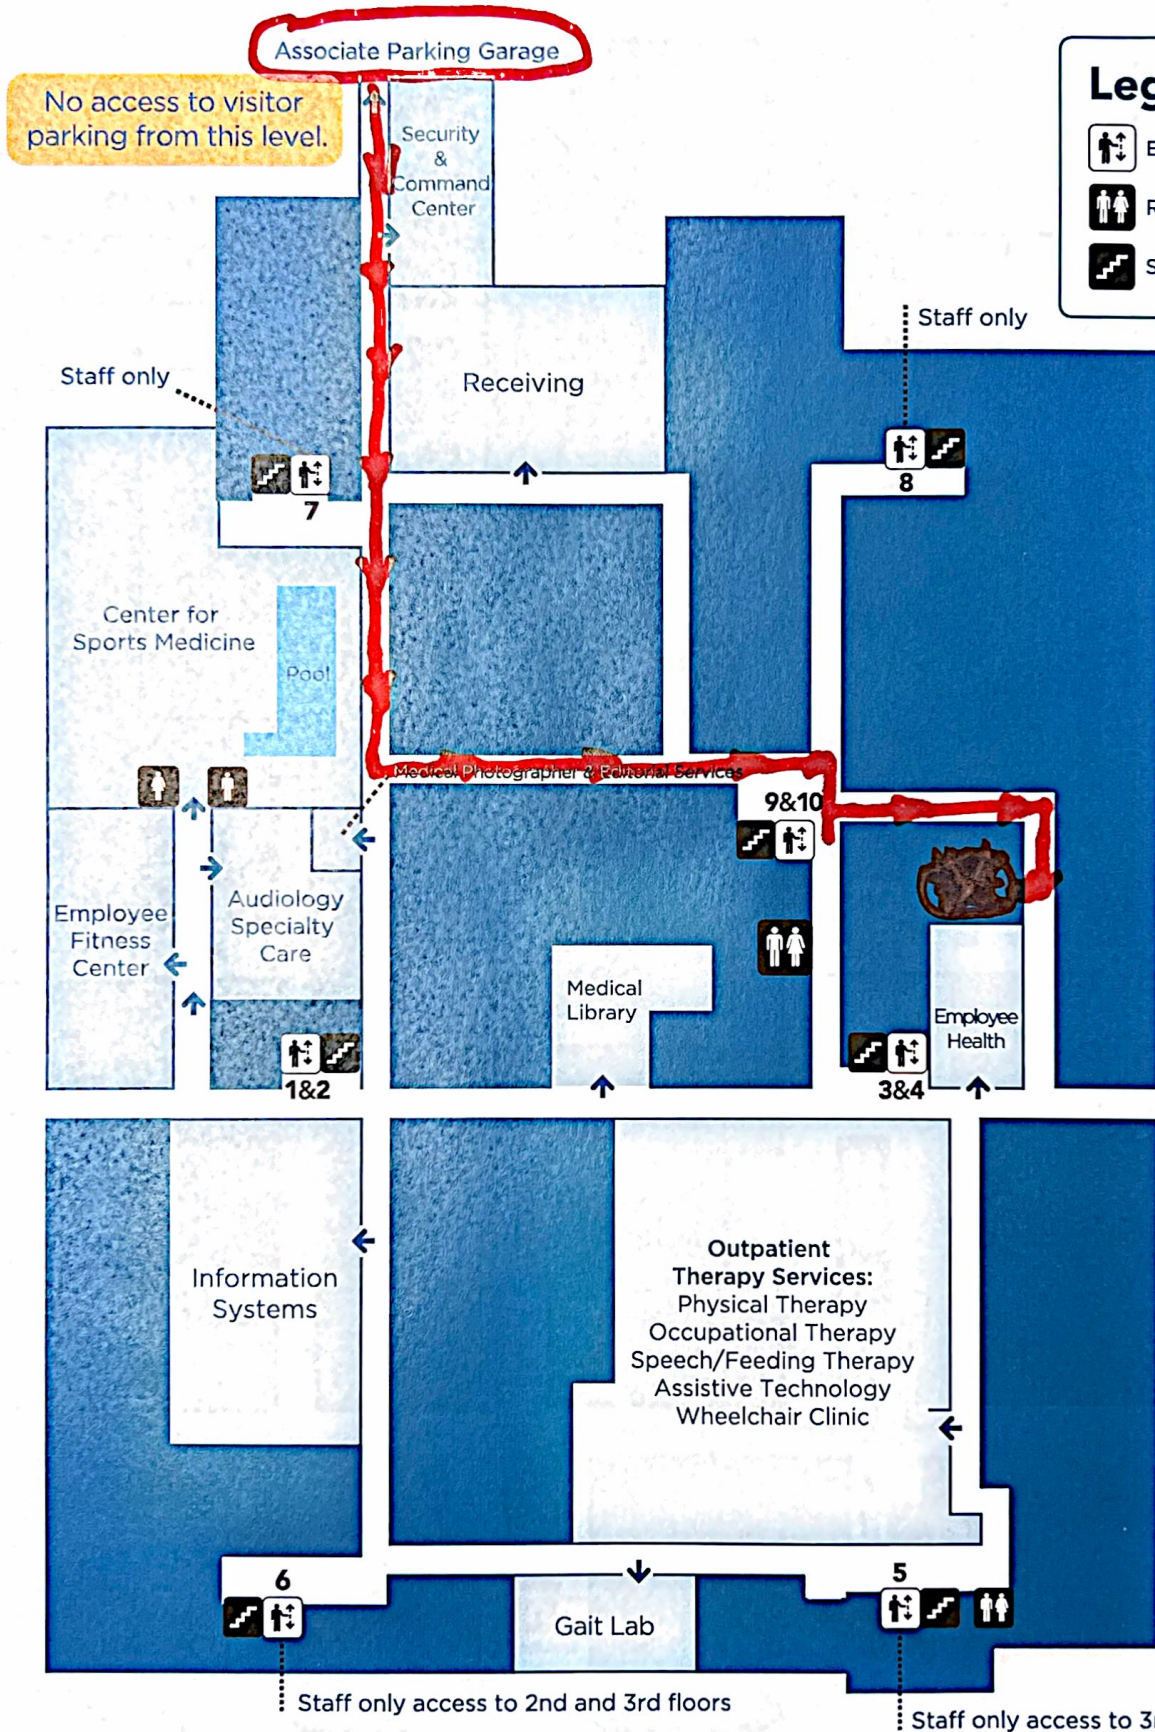

G Ground Floor – duPont Pavilion

Legend

- Elevator(s)
- Restrooms
- Stairs

Directions to Neg. Ed. Center:

- Enter via associate entrance
- Turn **(L)** at the pool.
- **(R)** at end of hall, then quick **(L)**.
- **(R)** at end of next hall.

To Nemours Pavilion (Staff Only)

- Room is on the **(L)**